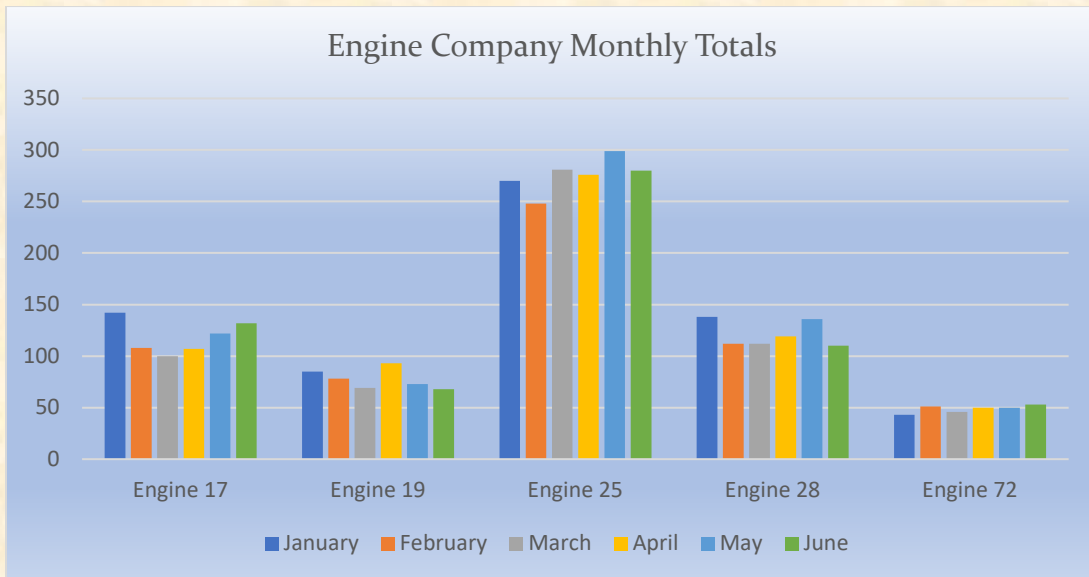

Monthly Run Statistics and Call Break Down – June 2022 Engine Companies and Medic Units

Total Responses for Engine Companies: 643