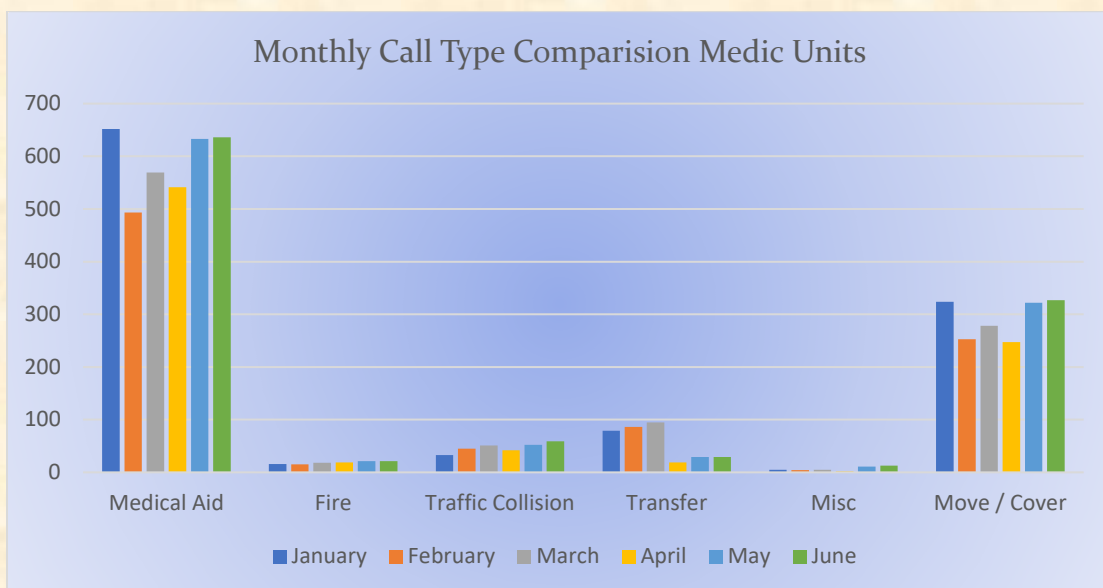

Total Responses for Engine Companies: 643

El Dorado County Fire Protection District

Total Responses for Medic Units: 872

Engine 25 Monthly Statistics Comparison

Medic 25 Monthly Statistics Comparison