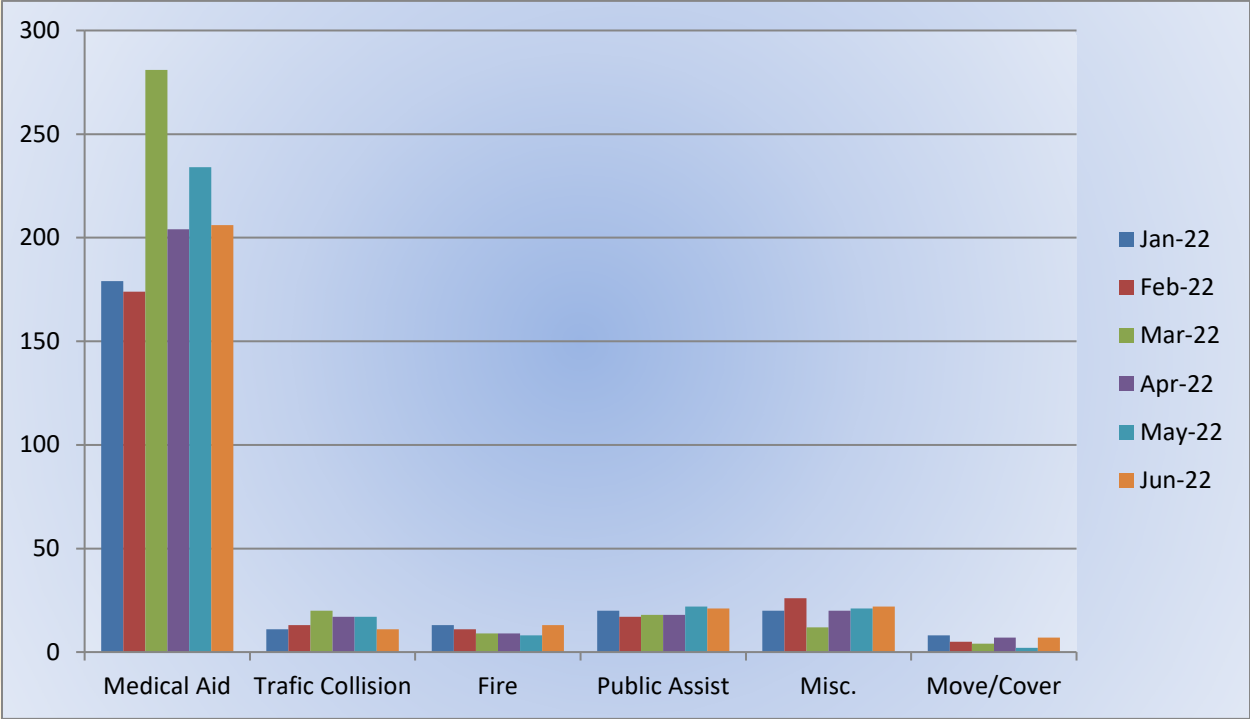

Engine 25 Monthly Statistics Comparison