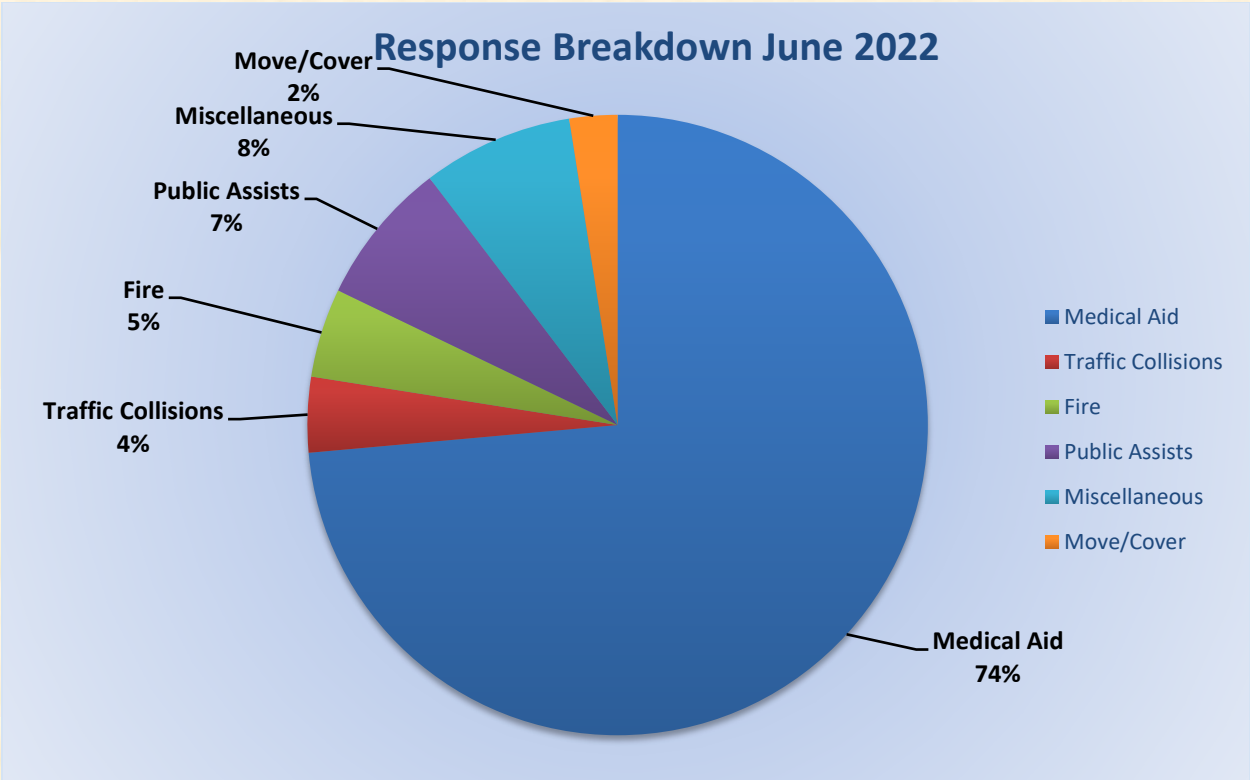

Engine 25 Monthly Statistics Comparison