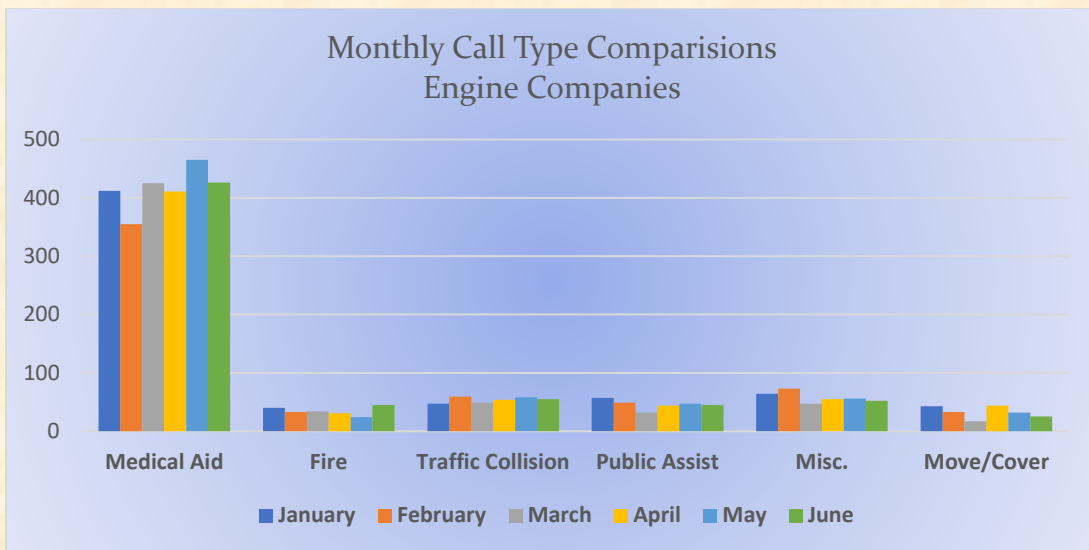

Monthly Run Statistics and Call Break Down – June 2022 Engine Companies and Medic Units

Total Responses for Engine Companies: 643