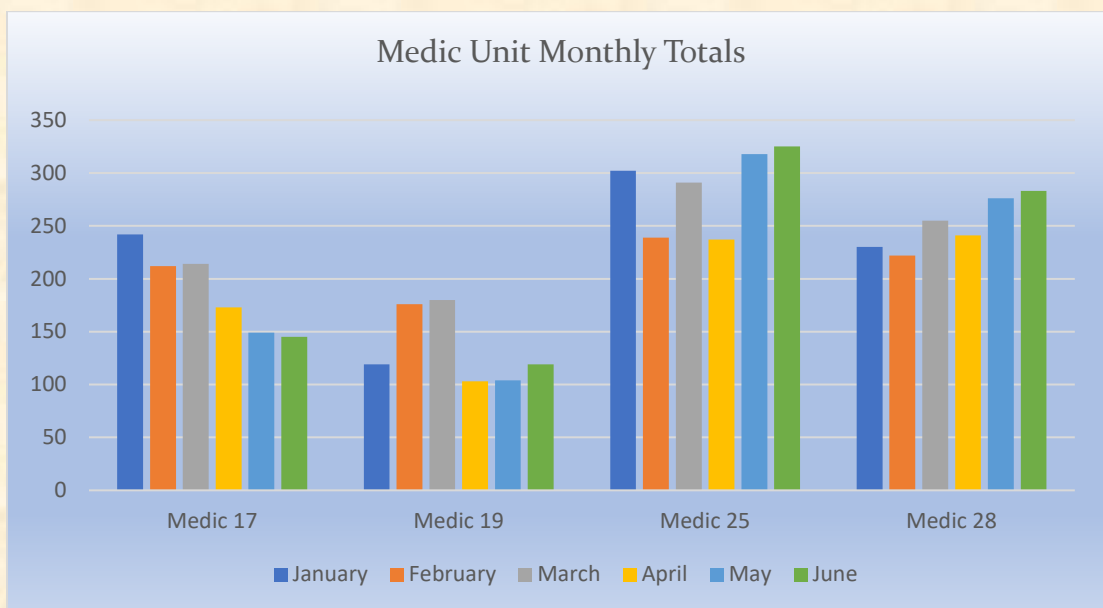

Total Responses for Engine Companies: 643

El Dorado County Fire Protection District

Total Responses for Medic Units: 872

Engine 25 Monthly Statistics Comparison

Medic 25 Monthly Statistics Comparison